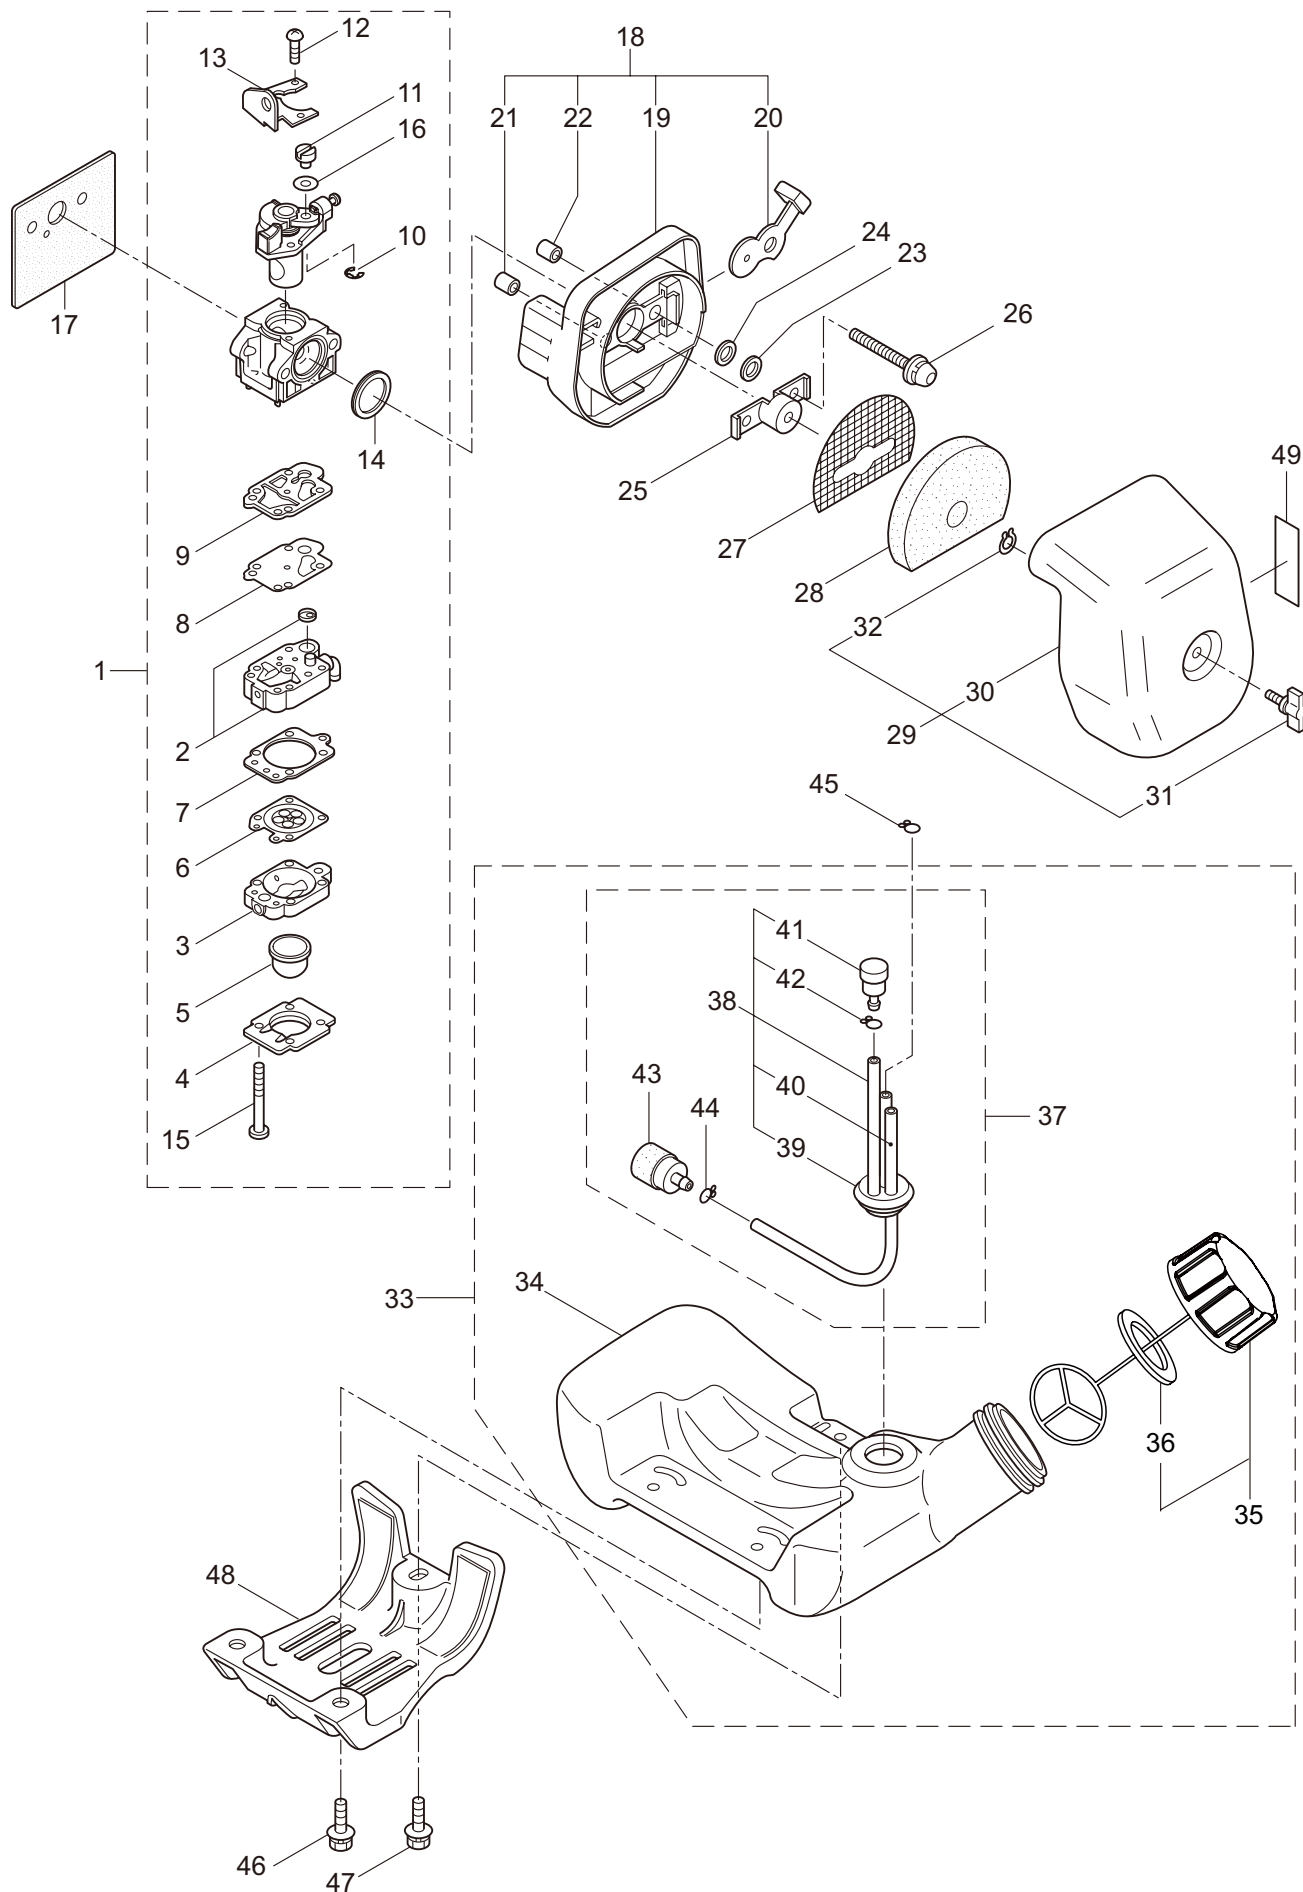

BC3030RST

5. CARBURETOR, FUEL TANK

Ref. No.	Part No.	Part Name	Q'ty	Remarks	
5-1	284111	Carburetor Ass'y	1	Incl.2-16 New gasket required	
5-2	264155	Pump Body	1		
5-3	262991	Purge Body	1		
5-4	262992	Cover Plate	1		
5-5	261874	Primer Bulb	1		
5-6	283905	Diaphragm, Meterring	1		
5-7	262993	Gasket	1		
5-8	262994	Diaphragm,Fuel Pump	1		
5-9	282576	Gasket	1		
5-10	261876	E-Ring	1		
5-11	261658	Swivel	1		
5-12	261875	Screw	2		
5-13	264677	Bracket	1		
5-14	261657	Packing	1		
5-15	262996	Screw	4		
5-16	264678	Washer	1	Incl.19-22	
5-17	269762	Gasket	1		
5-18	268055	Air Filter Case Ass'y	1		
5-19	268056	Air Filter Case	1		
5-20	268057	Valve	1		
5-21	268157	Sleeve	1	5.5x7.1x6L	
5-22	268412	Sleeve	1	5.2x7.1x6.4L	
5-23	263345	Packing	1	7.2x11xt1.3	
5-24	263942	Washer	1	7.2x12xt0.15	
5-25	263815	Stay	1		
5-26	264016	Cap Screw	2	M5x60	
5-27	265026	Screen	1	Incl.30-32	
5-28	265027	Foam Element	1		
5-29	268058	Air Filter Cover Ass'y	1		
5-30	268059	Air Filter Cover	1		
5-31	281438	Knob	1		#5 Incl.34-44
5-32	261734	Snap Ring	1		
5-33	281749	Fuel Tank Ass'y	1		
5-34	281439	Fuel Tank	1		
5-35	275306	Fuel Tank Cap Ass'y	1	Incl.36	
5-36	274875	Gasket	1	Incl.38-44 Incl.39-42	
5-37	282538	Fuel Pipe Pick-up Ass'y	1		
5-38	282539	Fuel Pipe Ass'y	1		
5-39	268065	Grommet	1		
5-40	261690	Fuel Pipe	1		160L
5-41	261590	Breather	1		
5-42	261117	Clip	1		
5-43	277887	Filter Ass'y	1		
5-44	261117	Clip	1		
5-45	261117	Clip	1