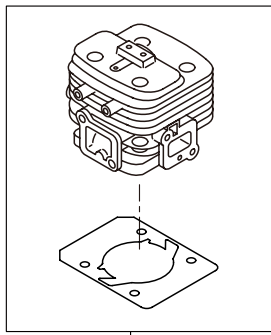

PARTS LIST

BC3030RST

CONTENTS

1. PARTS KIT	1
2. MAIN BODY	3
3. GEARCASE.....	5
4. ENGINE	7
5. CARBURETOR, FUEL TANK	11
6. ACCESSORIES	15

2022. 09.

P/N 525238

BC3030RST
1. PARTS KIT

1

BC3030RST
2. MAIN BODY

Ref. No.	Part No.	Part Name	Q'ty	Remarks
2-1	365052	BC3030RST	1	
2-2	261250	Cap Screw	4	M5x20
2-3	215512	Clutch Case Ass'y	1	Incl.4-10
2-4	214592	Bearing Case	1	
2-5	214161	Bearing	2	#6000ZZ
2-6	054676	Snap Ring	1	#26
2-7	560309	Buffer	1	
2-8	214163	Washer	1	
2-9	092033	Screw	4	M5x15
2-10	214593	Driveshaft Tube Adapter	1	
2-11	261246	Cap Screw	1	M5x25
2-12	054677	Clutch Drum	1	
2-13	243020	Damper Shaft	1	
2-14	211464	Upper Adapt	1	
2-15	243021	Driveshaft Tube	1	
2-16	231017	Throttle Trigger	1	
2-17	234694	Hanging Bracket Ass'y	1	Incl.18,19
2-18	234702	Cap Screw	1	M5x20
2-19	126993	Nut	1	M5
2-20	243443	Label	1	BC3030RST
2-21	223188	Label	1	
2-22	231264	Label	1	111dBA
2-23	243344	Label	1	MADE IN JAPAN
2-24	234345	Hanging Strap Ass'y	1	
2-25	231955	Loop Handle Ass'y	1	Incl.26-28
2-26	225699	Loop Handle	1	
2-27	081027	Nut	4	M5
2-28	215608	Cap Screw	4	M5x30x16
2-29	232086	Safety Cover Ass'y	1	Incl.30-36
2-30	231252	Safety Cover Ass'y	1	Incl.31,32
2-31	227819	Bracket	1	
2-32	221580	Screw	1	4x8
2-33	232087	Bracket Ass'y	1	Incl.34-36
2-34	227822	Bracket	1	
2-35	220632	Cap Screw	2	M6x30
2-36	231704	Washer	2	6x13x1.0
2-37	231882	String Cutter Ass'y	1	Incl.38-40
2-38	230747	String Cutter	1	
2-39	261250	Cap Screw	1	M5x20
2-40	228325	Nut	1	
2-41	230748	Cover Extention	1	