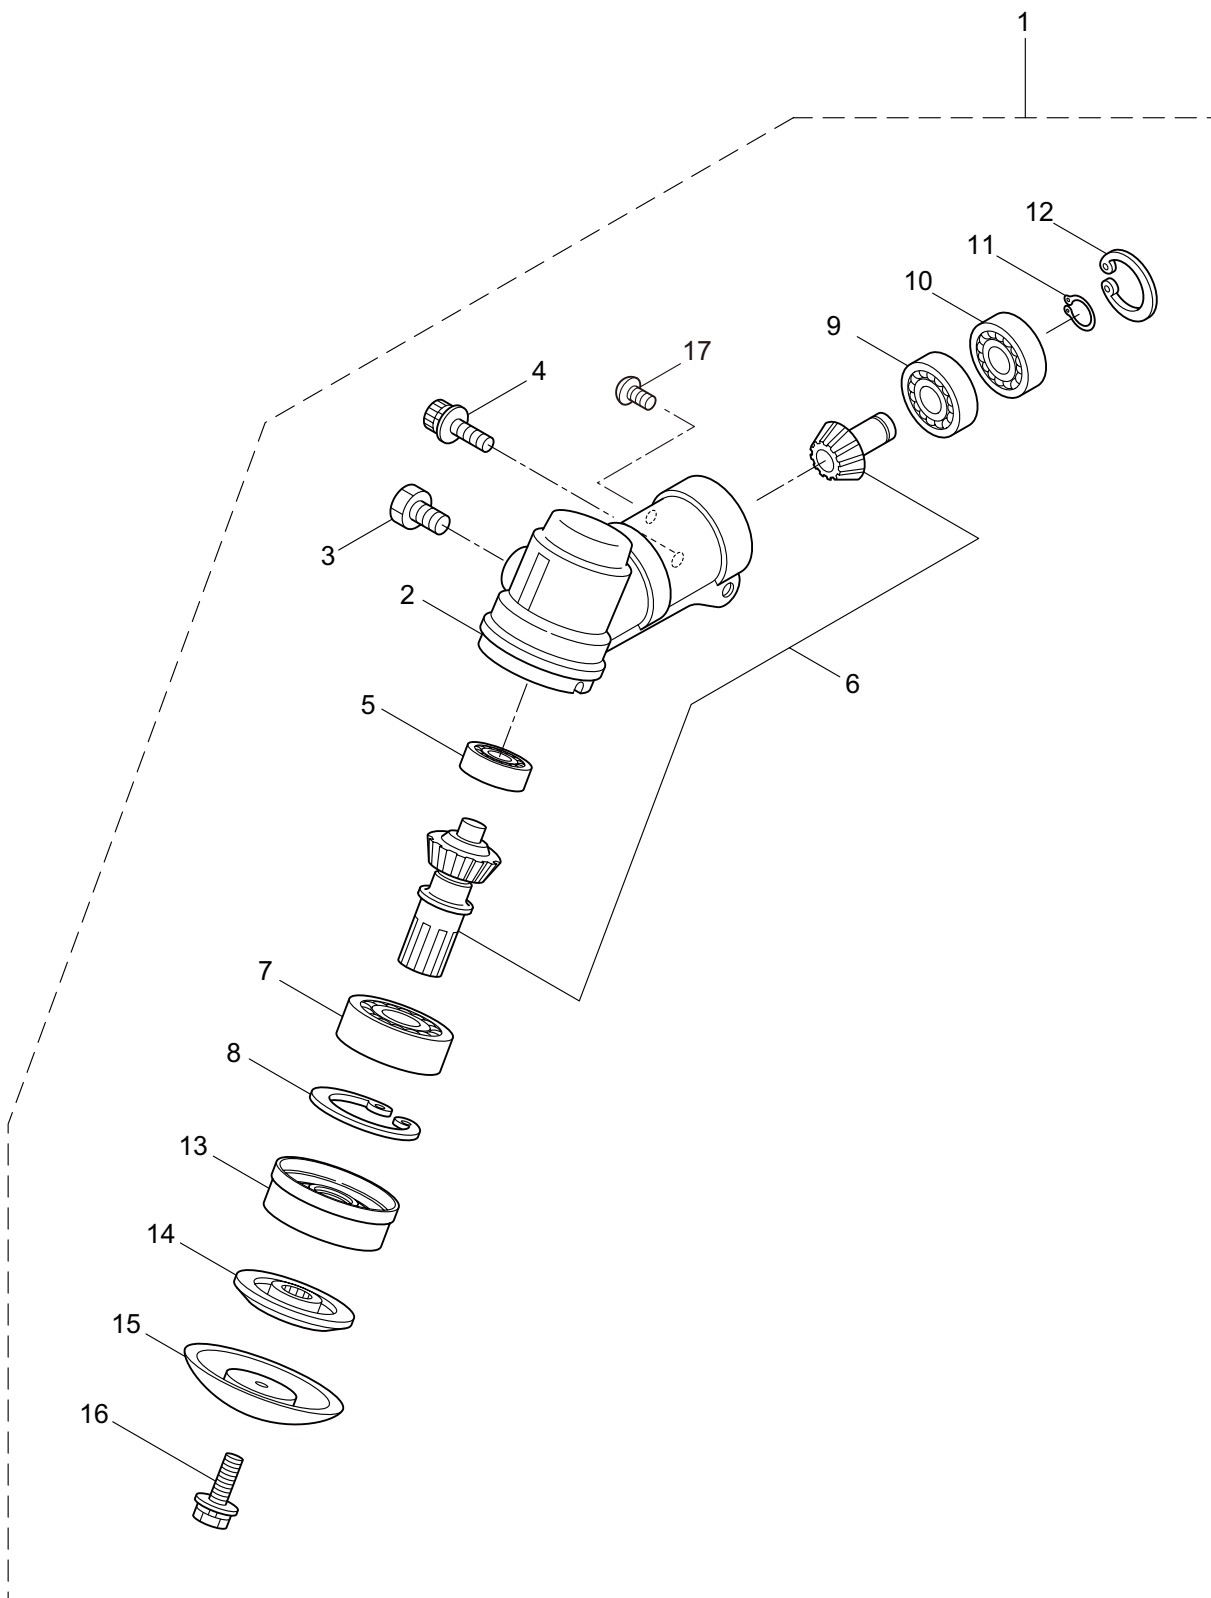

BC3030RST
2. MAIN BODY

Ref. No.	Part No.	Part Name	Q'ty	Remarks
2-1	365052	BC3030RST	1	
2-2	261250	Cap Screw	4	M5x20
2-3	215512	Clutch Case Ass'y	1	Incl.4-10
2-4	214592	Bearing Case	1	
2-5	214161	Bearing	2	#6000ZZ
2-6	054676	Snap Ring	1	#26
2-7	560309	Buffer	1	
2-8	214163	Washer	1	
2-9	092033	Screw	4	M5x15
2-10	214593	Driveshaft Tube Adapter	1	
2-11	261246	Cap Screw	1	M5x25
2-12	054677	Clutch Drum	1	
2-13	243020	Damper Shaft	1	
2-14	211464	Upper Adapt	1	
2-15	243021	Driveshaft Tube	1	
2-16	231017	Throttle Trigger	1	
2-17	234694	Hanging Bracket Ass'y	1	Incl.18,19
2-18	234702	Cap Screw	1	M5x20
2-19	126993	Nut	1	M5
2-20	243443	Label	1	BC3030RST
2-21	223188	Label	1	
2-22	231264	Label	1	111dBA
2-23	243344	Label	1	MADE IN JAPAN
2-24	234345	Hanging Strap Ass'y	1	
2-25	231955	Loop Handle Ass'y	1	Incl.26-28
2-26	225699	Loop Handle	1	
2-27	081027	Nut	4	M5
2-28	215608	Cap Screw	4	M5x30x16
2-29	232086	Safety Cover Ass'y	1	Incl.30-36
2-30	231252	Safety Cover Ass'y	1	Incl.31,32
2-31	227819	Bracket	1	
2-32	221580	Screw	1	4x8
2-33	232087	Bracket Ass'y	1	Incl.34-36
2-34	227822	Bracket	1	
2-35	220632	Cap Screw	2	M6x30
2-36	231704	Washer	2	6x13x1.0
2-37	231882	String Cutter Ass'y	1	Incl.38-40
2-38	230747	String Cutter	1	
2-39	261250	Cap Screw	1	M5x20
2-40	228325	Nut	1	
2-41	230748	Cover Extention	1	

BC3030RST
3. GEARCASE

Ref. No.	Part No.	Part Name	Q'ty	Remarks
3-1	232926	Gearcase Ass'y	1	Incl.2-17
3-2	232719	Gearcase	1	
3-3	234109	Bolt	1	M8x8
3-4	261246	Cap Screw	1	M5x25
3-5	210560	Bearing	1	#609
3-6	233332	Gear Set	1	
3-7	232724	Bearing	1	#6203 2RS
3-8	012381	Snap Ring	1	#40
3-9	210560	Bearing	1	#609
3-10	140268	Bearing	1	#609Z
3-11	228477	Snap Ring	1	#9
3-12	140270	Snap Ring	1	#24
3-13	232927	Boss Adapter	1	
3-14	232928	Clamping Washer	1	
3-15	210308	Stabilizer	1	
3-16	215610	Bolt	1	M8x22,Counterclockwise
3-17	219087	Cap Screw	1	M5x10