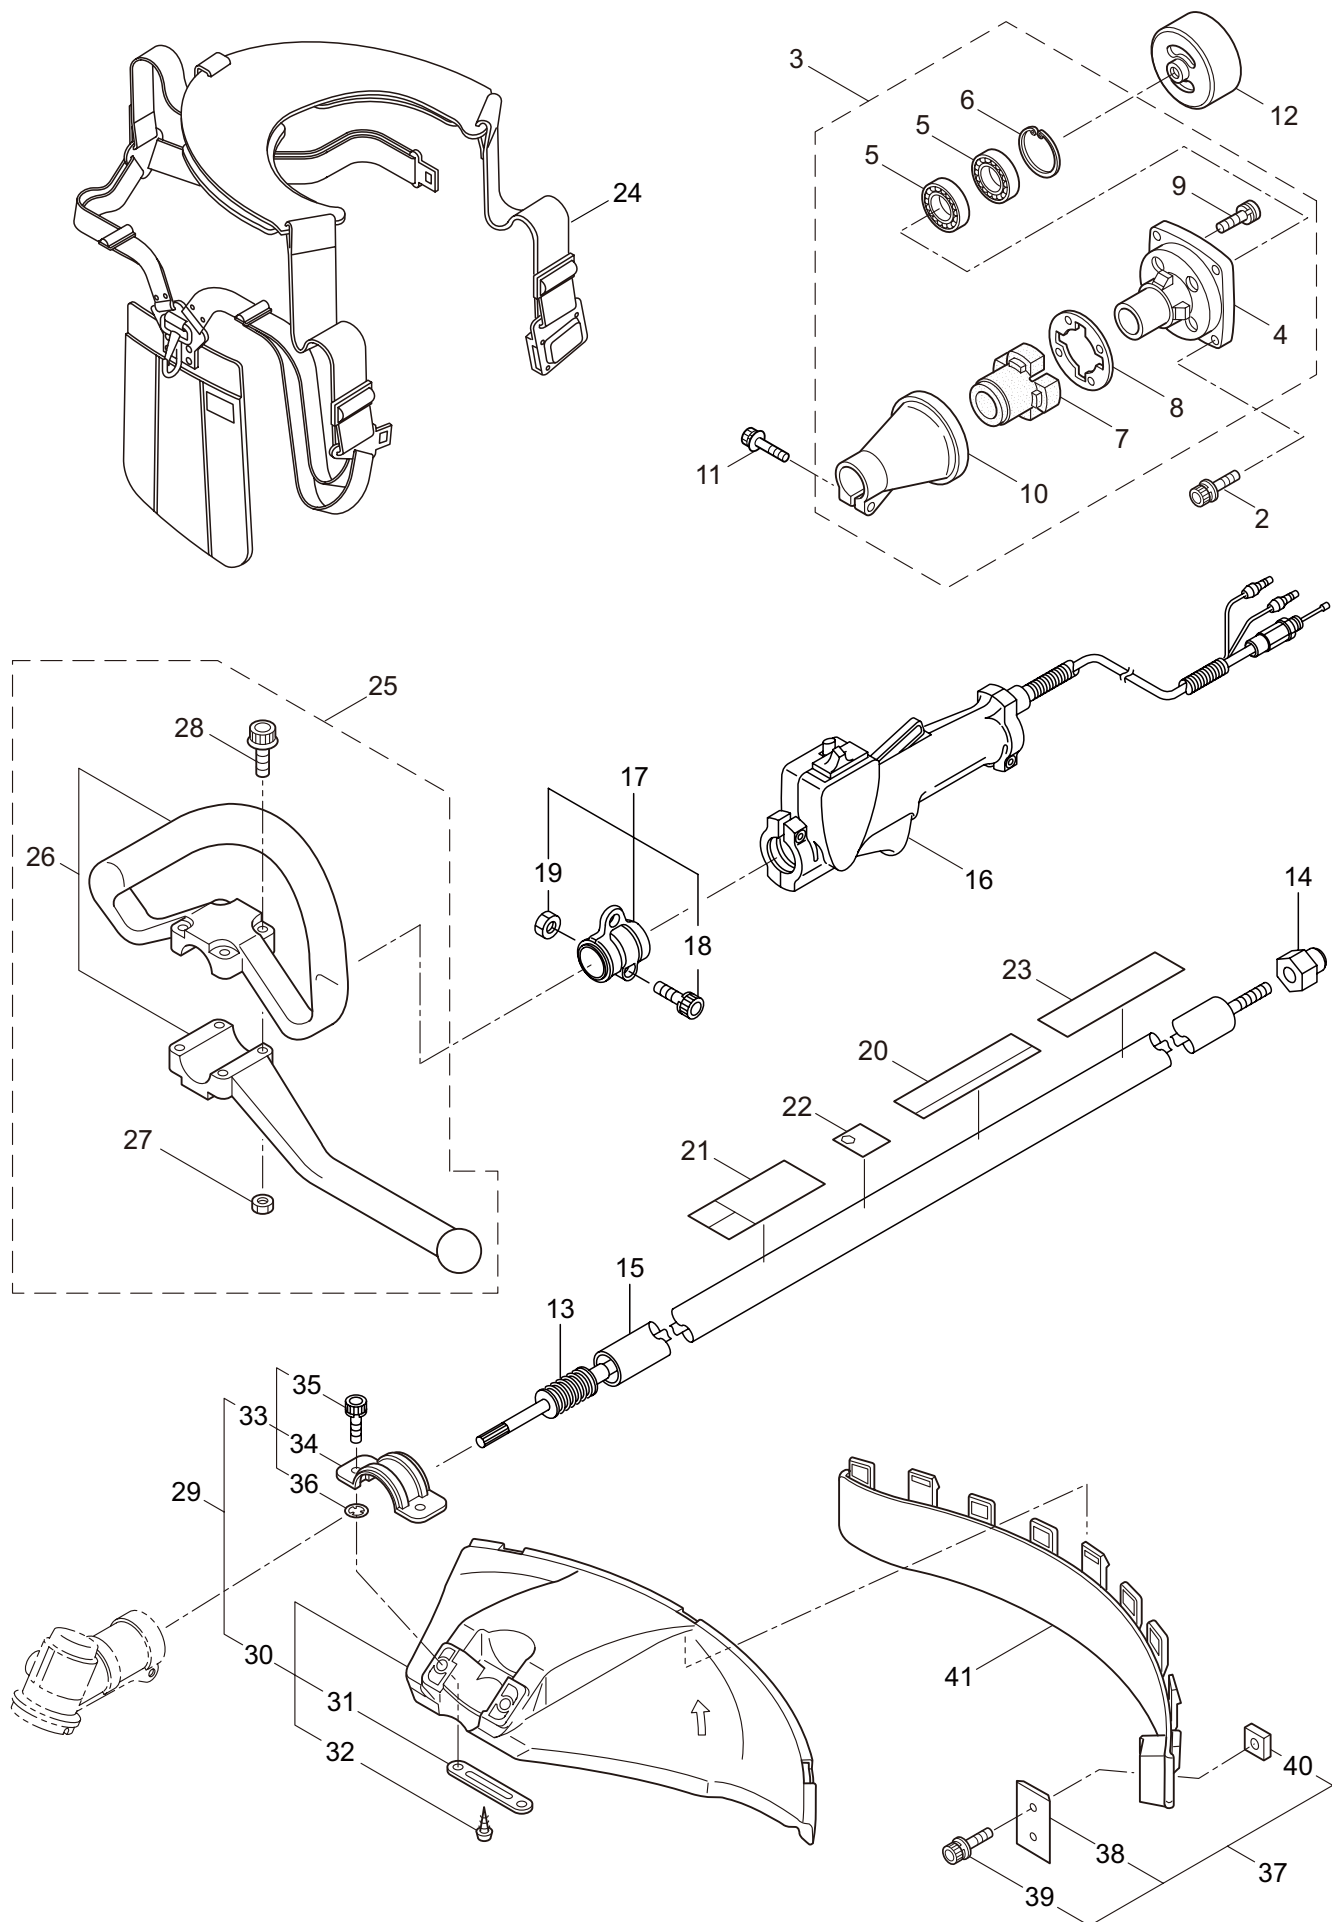

BC3030RST
2. MAIN BODY

Ref. No.	Part No.	Part Name	Q'ty	Remarks
2-1	365052	BC3030RST	1	
2-2	261250	Cap Screw	4	M5x20
2-3	215512	Clutch Case Ass'y	1	Incl.4-10
2-4	214592	Bearing Case	1	
2-5	214161	Bearing	2	#6000ZZ
2-6	054676	Snap Ring	1	#26
2-7	560309	Buffer	1	
2-8	214163	Washer	1	
2-9	092033	Screw	4	M5x15
2-10	214593	Driveshaft Tube Adapter	1	
2-11	261246	Cap Screw	1	M5x25
2-12	054677	Clutch Drum	1	
2-13	243020	Damper Shaft	1	
2-14	211464	Upper Adapt	1	
2-15	243021	Driveshaft Tube	1	
2-16	231017	Throttle Trigger	1	
2-17	234694	Hanging Bracket Ass'y	1	Incl.18,19
2-18	234702	Cap Screw	1	M5x20
2-19	126993	Nut	1	M5
2-20	243443	Label	1	BC3030RST
2-21	223188	Label	1	
2-22	231264	Label	1	111dBA
2-23	243344	Label	1	MADE IN JAPAN
2-24	234345	Hanging Strap Ass'y	1	
2-25	231955	Loop Handle Ass'y	1	Incl.26-28
2-26	225699	Loop Handle	1	
2-27	081027	Nut	4	M5
2-28	215608	Cap Screw	4	M5x30x16
2-29	232086	Safety Cover Ass'y	1	Incl.30-36
2-30	231252	Safety Cover Ass'y	1	Incl.31,32
2-31	227819	Bracket	1	
2-32	221580	Screw	1	4x8
2-33	232087	Bracket Ass'y	1	Incl.34-36
2-34	227822	Bracket	1	
2-35	220632	Cap Screw	2	M6x30
2-36	231704	Washer	2	6x13x1.0
2-37	231882	String Cutter Ass'y	1	Incl.38-40
2-38	230747	String Cutter	1	
2-39	261250	Cap Screw	1	M5x20
2-40	228325	Nut	1	
2-41	230748	Cover Extention	1	

BC3030RST
3. GEARCASE

Ref. No.	Part No.	Part Name	Q'ty	Remarks
3-1	232926	Gearcase Ass'y	1	Incl.2-17
3-2	232719	Gearcase	1	
3-3	234109	Bolt	1	M8x8
3-4	261246	Cap Screw	1	M5x25
3-5	210560	Bearing	1	#609
3-6	233332	Gear Set	1	
3-7	232724	Bearing	1	#6203 2RS
3-8	012381	Snap Ring	1	#40
3-9	210560	Bearing	1	#609
3-10	140268	Bearing	1	#609Z
3-11	228477	Snap Ring	1	#9
3-12	140270	Snap Ring	1	#24
3-13	232927	Boss Adapter	1	
3-14	232928	Clamping Washer	1	
3-15	210308	Stabilizer	1	
3-16	215610	Bolt	1	M8x22,Counterclockwise
3-17	219087	Cap Screw	1	M5x10