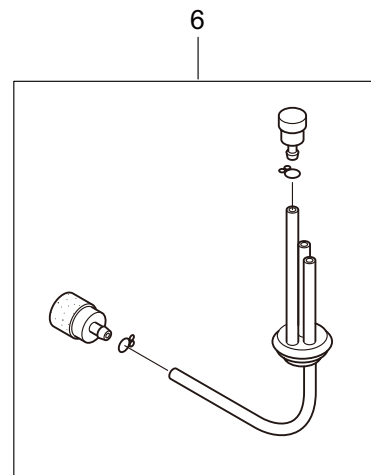

BC3030RST
1. PARTS KIT

1

2

3

6