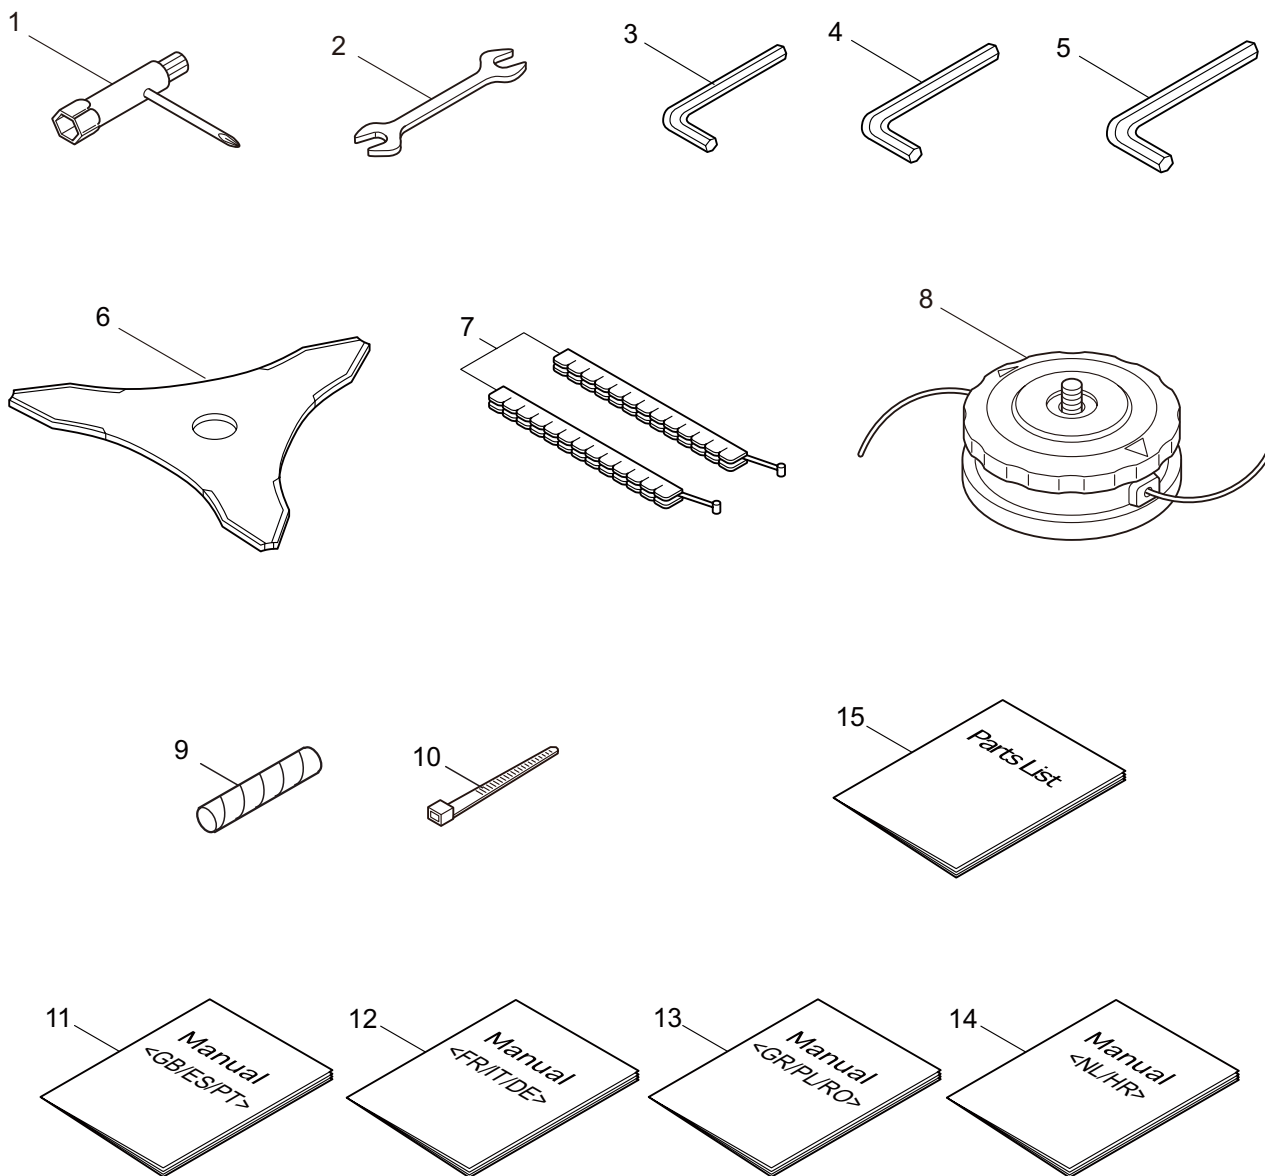

BC3030RST

4. ENGINE

Ref. No.	Part No.	Part Name	Q'ty	Remarks
4-46	269714	Plug Boot	1	
4-47	269715	Connector	1	
4-48	283272	Insulator	1	
4-49	261076	Woodruff Key	1	3x10
4-50	261417	Nut,Rotor	1	M8
4-51	280381	Spacer	2	
4-52	261256	Cap Screw	2	M4x25
4-53	288264	Spark Plug	1	BPMR8Y
4-54	269722	Lead	1	
4-55	268044	Lead	1	
4-56	269189	Grommet	1	
4-57	273253	Recoil Starter Ass'y	1	Incl.58-70
4-58	273254	Starter Ass'y	1	Incl.59-69
4-59	283504	Reel	1	
4-60	283505	Cam Plate	1	
4-61	283506	Spring	1	
4-62	261721	Spiral Spring	1	
4-63	267213	Screw	1	
4-64	273261	Rope Ass'y	1	Incl.65-67
4-65	283579	Stater Rope	1	
4-66	287651	Starter Grip	1	
4-67	283511	Rope Stopper	1	
4-68	277328	Cover	1	
4-69	273037	Screw	1	
4-70	283575	Starter Pawl Ass'y	1	
4-71	284698	Adapter Ass'y	1	
4-72	283391	Cap Screw	2	M4x20
4-73	265726	Cap Screw	4	M4x16
4-74	282096	Cap Screw	1	M4x16WSW
4-75	248684	Label	1	MARUYAMA
4-76	265694	Label	1	

Ref. No.	Part No.	Part Name	Q'ty	Remarks
6-1	210418	Box Spanner	1	13x19x(+)
6-2	022865	Double-ended Wrench	1	8x10
6-3	219431	Wrench	1	3mm
6-4	219432	Wrench	1	4mm
6-5	219433	Wrench	1	5mm
6-6	227910	3-Teeth Blade	1	
6-7	220534	Blade Cover	1	
6-8	234704	Semi-Auto-Head	1	
6-9	234954	Colgate Tube	1	60L
6-10	234955	Band	1	3.4x145L
6-11	242963	Instruction Manual	1	GB/ES/PT
6-12	242964	Instruction Manual	1	FR/IT/DE
6-13	242965	Instruction Manual	1	GR/PL/RO
6-14	242966	Instruction Manual	1	NL/HR
6-15	525238	Parts List	1	BC3030RST