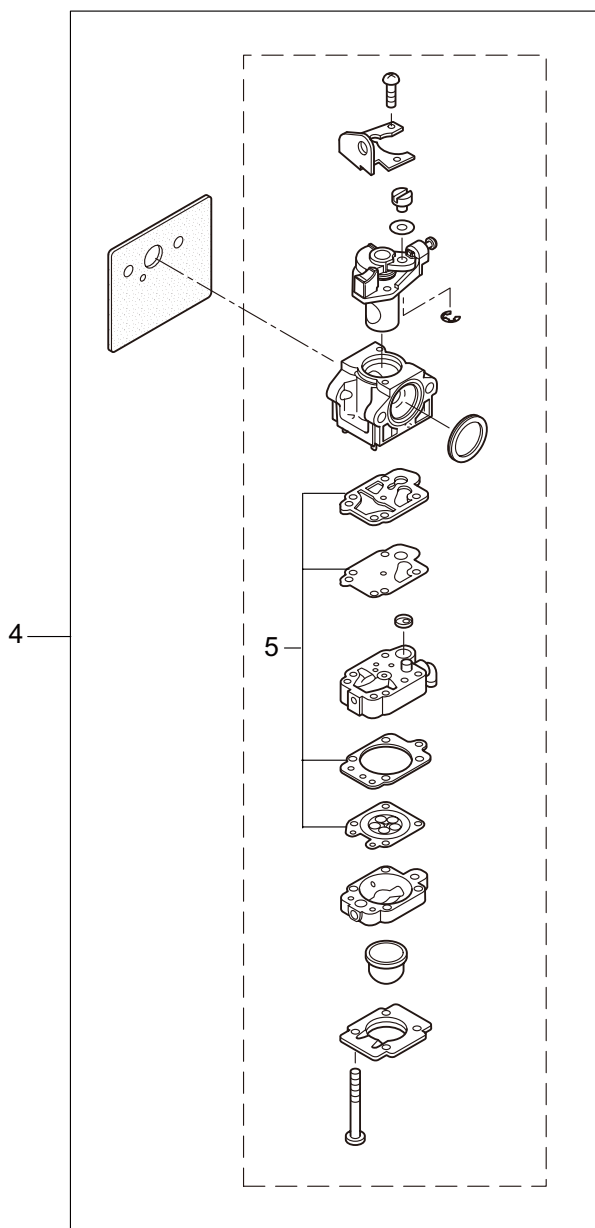

PARTS LIST

BC3030RST

CONTENTS

1. PARTS KIT	1
2. MAIN BODY	3
3. GEARCASE.....	5
4. ENGINE	7
5. CARBURETOR, FUEL TANK	11
6. ACCESSORIES	15

2022. 09.

P/N 525238

BC3030RST
1. PARTS KIT

1

2

3

6

Ref. No.	Part No.	Part Name	Q'ty	Remarks
1-1	247676	Cylinder Kit	1	Incl.5
1-2	247677	Piston Kit	1	
1-3	246919	Clutch Kit	1	
1-4	247890	Carburetor Kit	1	
1-5	247867	Carburetor Parts Kit	1	
1-6	247889	Hose Kit	1	

BC3030RST
2. MAIN BODY

Ref. No.	Part No.	Part Name	Q'ty	Remarks
2-1	365052	BC3030RST	1	
2-2	261250	Cap Screw	4	M5x20
2-3	215512	Clutch Case Ass'y	1	Incl.4-10
2-4	214592	Bearing Case	1	
2-5	214161	Bearing	2	#6000ZZ
2-6	054676	Snap Ring	1	#26
2-7	560309	Buffer	1	
2-8	214163	Washer	1	
2-9	092033	Screw	4	M5x15
2-10	214593	Driveshaft Tube Adapter	1	
2-11	261246	Cap Screw	1	M5x25
2-12	054677	Clutch Drum	1	
2-13	243020	Damper Shaft	1	
2-14	211464	Upper Adapt	1	
2-15	243021	Driveshaft Tube	1	
2-16	231017	Throttle Trigger	1	
2-17	234694	Hanging Bracket Ass'y	1	Incl.18,19
2-18	234702	Cap Screw	1	M5x20
2-19	126993	Nut	1	M5
2-20	243443	Label	1	BC3030RST
2-21	223188	Label	1	
2-22	231264	Label	1	111dBA
2-23	243344	Label	1	MADE IN JAPAN
2-24	234345	Hanging Strap Ass'y	1	
2-25	231955	Loop Handle Ass'y	1	Incl.26-28
2-26	225699	Loop Handle	1	
2-27	081027	Nut	4	M5
2-28	215608	Cap Screw	4	M5x30x16
2-29	232086	Safety Cover Ass'y	1	Incl.30-36
2-30	231252	Safety Cover Ass'y	1	Incl.31,32
2-31	227819	Bracket	1	
2-32	221580	Screw	1	4x8
2-33	232087	Bracket Ass'y	1	Incl.34-36
2-34	227822	Bracket	1	
2-35	220632	Cap Screw	2	M6x30
2-36	231704	Washer	2	6x13x1.0
2-37	231882	String Cutter Ass'y	1	Incl.38-40
2-38	230747	String Cutter	1	
2-39	261250	Cap Screw	1	M5x20
2-40	228325	Nut	1	
2-41	230748	Cover Extention	1	

BC3030RST

5. CARBURETOR, FUEL TANK

Ref. No.	Part No.	Part Name	Q'ty	Remarks
5-46	281714	Cap Screw	2	M5x20
5-47	281715	Cap Screw	1	M5x20
5-48	281441	Stand	1	
5-49	261352	Label	1	Choke

BC3030RST
6. ACCESSORIES