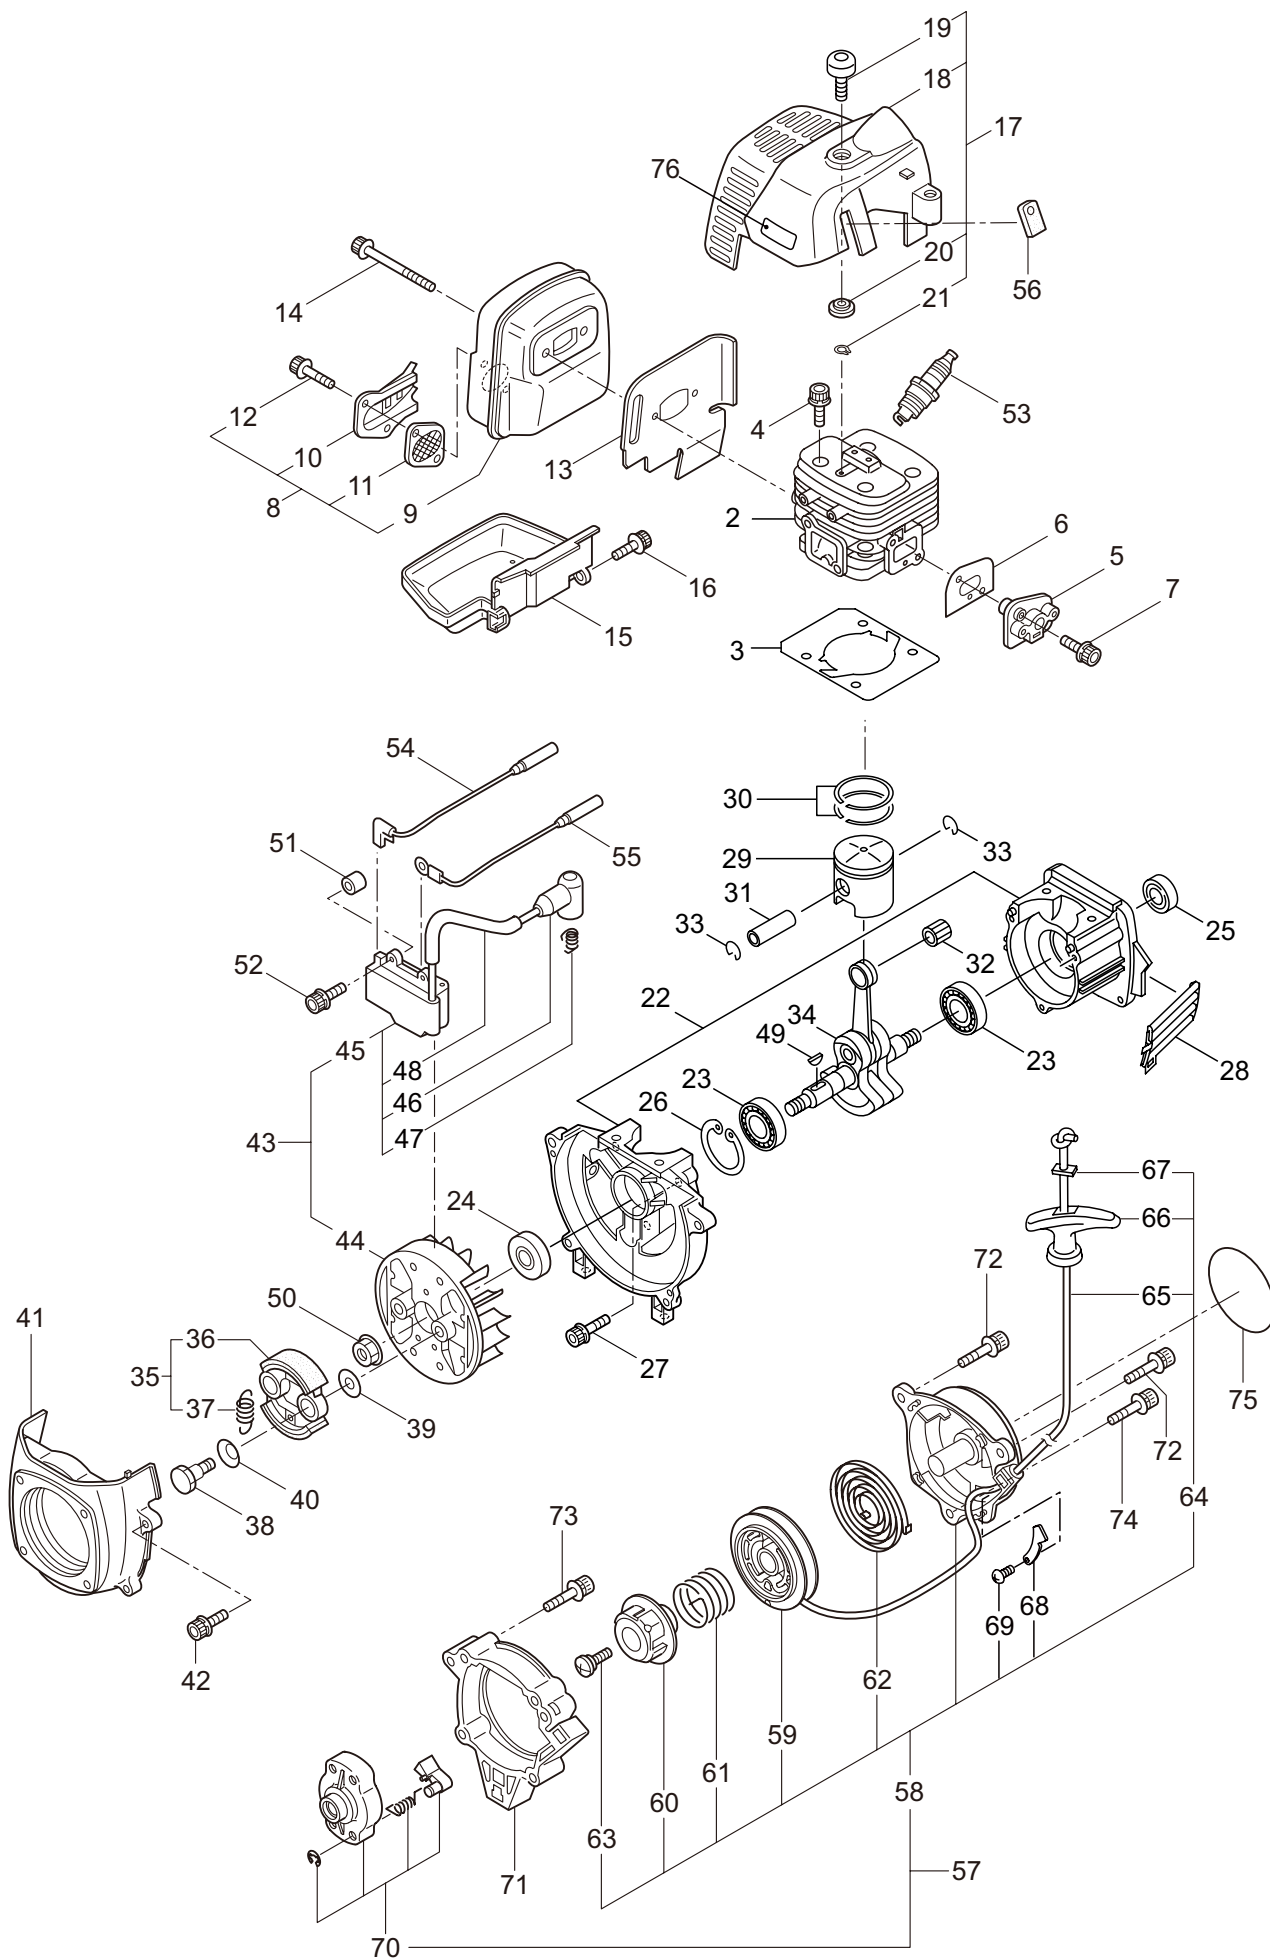

BC3030RST
4. ENGINE

Ref. No.	Part No.	Part Name	Q'ty	Remarks
4-1	875624	Engine	1	CE300/119
4-2	286791	Cylinder	1	
4-3	286846	Gasket	1	
4-4	261250	Cap Screw	4	M5x20
4-5	269144	Insulator	1	New gasket required
4-6	267049	Gasket	1	
4-7	265924	Cap Screw	2	M5x25
4-8	283007	Muffler Ass'y	1	Incl.9-12
4-9	283003	Muffler Comp	1	
4-10	268171	Muffler Tail	1	
4-11	267056	Spark Arrester	1	
4-12	265107	Cap Screw	2	M4x10
4-13	281440	Gasket	1	
4-14	266402	Cap Screw	2	M5x55
4-15	281435	Under Cover	1	
4-16	267191	Cap Screw	1	M5x16
4-17	286707	Top Cover Ass'y	1	Incl.18-21
4-18	281434	Top Cover	1	
4-19	286300	Knob	1	
4-20	261020	Spacer	1	
4-21	261734	Snap Ring	1	#5
4-22	286851	Crankcase	1	
4-23	280488	Bearing	2	PPL 6001
4-24	261492	Oil Seal	1	ISCD12287
4-25	261386	Oil Seal	1	ISCD12227
4-26	055185	Snap Ring	1	H28
4-27	261612	Cap Screw	3	M5x30
4-28	281442	Screen	1	
4-29	283380	Piston	1	
4-30	265067	Piston Ring	2	(2)Required
4-31	265068	Piston Pin	1	
4-32	265225	Bearing,Needle	1	
4-33	261393	Clip,Piston Pin	2	
4-34	265141	Crankshaft/Conn.Rod Ass'y	1	
4-35	267327	Clutch Ass'y	1	Incl.36,37
4-36	267342	Clutch Shoe	2	(2)required
4-37	267345	Spring,Clutch	1	
4-38	264505	Bolt	2	
4-39	261189	Washer	2	6x16.5xt1.2
4-40	261777	Wave Washer	2	
4-41	281433	Fan Cover	1	
4-42	261250	Cap Screw	4	M5x20
4-43	287898	Magneto Ass'y	1	Incl.44-48
4-44	287902	Rotor/Fan	1	
4-45	281746	Ignition Coil Ass'y	1	Incl.46-48