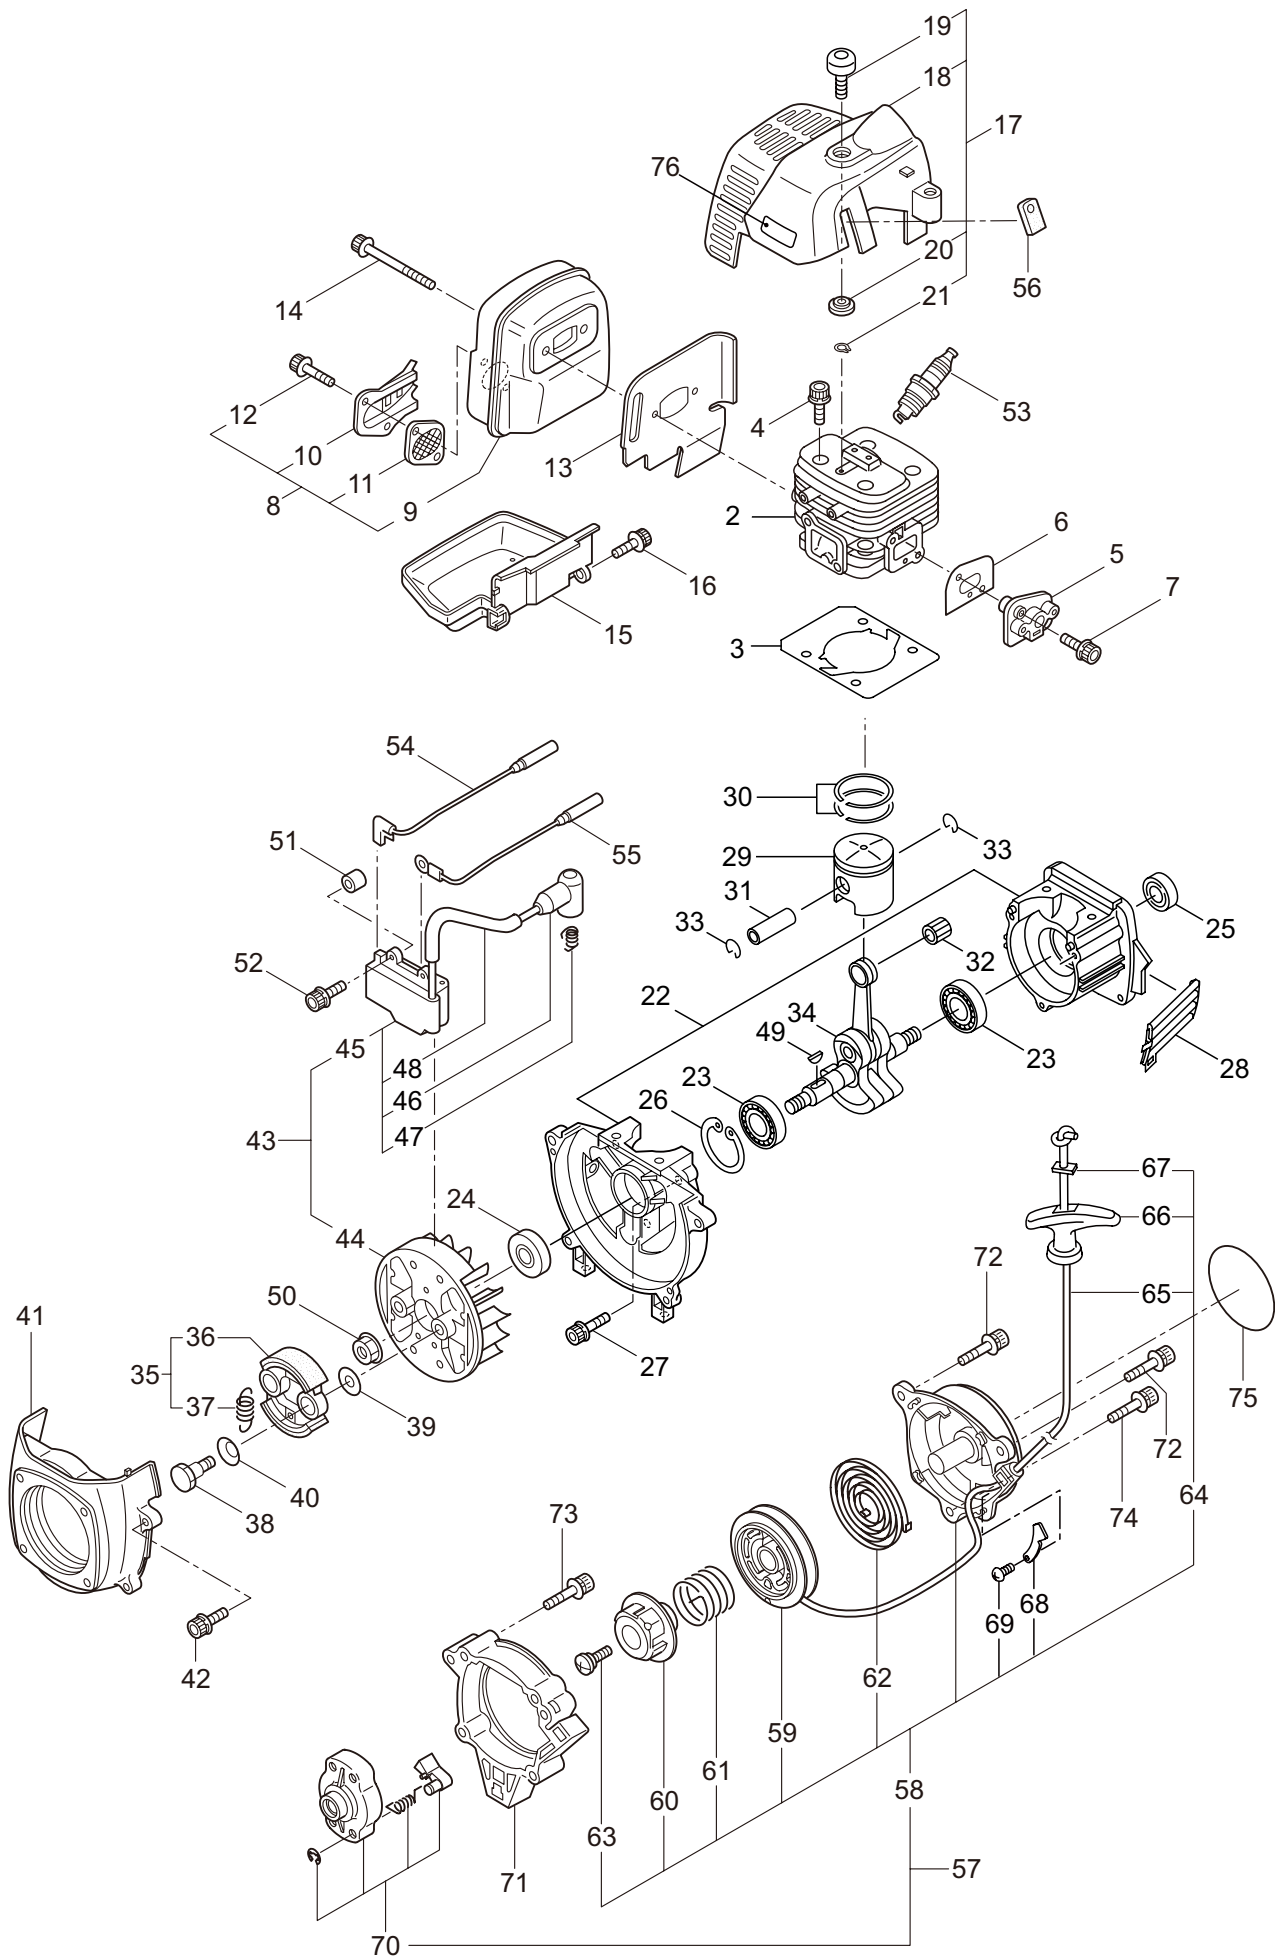

BC3030RST

4. ENGINE

Ref. No.	Part No.	Part Name	Q'ty	Remarks
4-46	269714	Plug Boot	1	
4-47	269715	Connector	1	
4-48	283272	Insulator	1	
4-49	261076	Woodruff Key	1	3x10
4-50	261417	Nut,Rotor	1	M8
4-51	280381	Spacer	2	
4-52	261256	Cap Screw	2	M4x25
4-53	288264	Spark Plug	1	BPMR8Y
4-54	269722	Lead	1	
4-55	268044	Lead	1	
4-56	269189	Grommet	1	
4-57	273253	Recoil Starter Ass'y	1	Incl.58-70
4-58	273254	Starter Ass'y	1	Incl.59-69
4-59	283504	Reel	1	
4-60	283505	Cam Plate	1	
4-61	283506	Spring	1	
4-62	261721	Spiral Spring	1	
4-63	267213	Screw	1	
4-64	273261	Rope Ass'y	1	Incl.65-67
4-65	283579	Stater Rope	1	
4-66	287651	Starter Grip	1	
4-67	283511	Rope Stopper	1	
4-68	277328	Cover	1	
4-69	273037	Screw	1	
4-70	283575	Starter Pawl Ass'y	1	
4-71	284698	Adapter Ass'y	1	
4-72	283391	Cap Screw	2	M4x20
4-73	265726	Cap Screw	4	M4x16
4-74	282096	Cap Screw	1	M4x16WSW
4-75	248684	Label	1	MARUYAMA
4-76	265694	Label	1